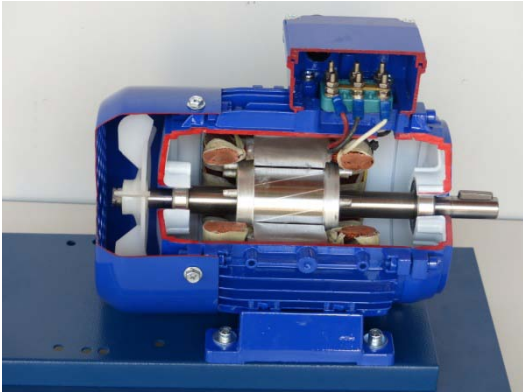

6.1 - SEC MACHINES

- Design: with typical industrial characteristics

- Complete with base plate

MOD.3040
Three Phase Squirrel Cage Motor

MOD.3070
Three Phase Synchronous Generator

MOD.3122
Single Phase AC Motor
Capacitor Start/Run with centrifugal switch

MOD.3130
Universal Motor AC/DC

MOD.3142
Permanent Magnet DC Machine
Motor /Generator

MOD.3160
External/Shunt, Series Compound
DC Machine - Motor /Generator