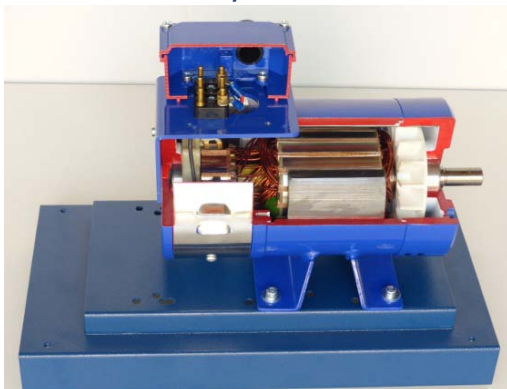

6.1 - SEC MACHINES

- Design: with typical industrial characteristics

- Complete with base plate

MOD.3040
Three Phase Squirrel Cage Motor

MOD.3070
Three Phase Synchronous Generator

MOD.3122
Single Phase AC Motor
Capacitor Start/Run with centrifugal switch

MOD.3130
Universal Motor AC/DC

MOD.3142
Permanent Magnet DC Machine
Motor /Generator

MOD.3160
External/Shunt, Series Compound
DC Machine - Motor /Generator