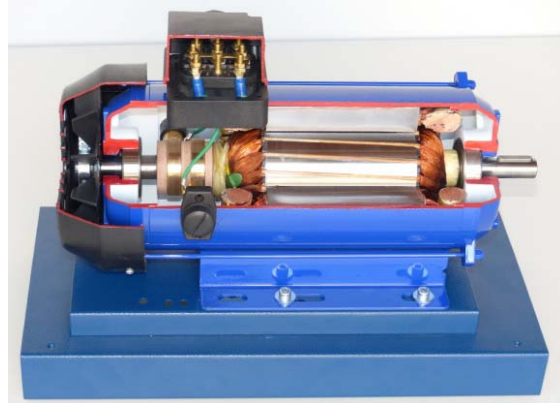

6.1 - SEC MACHINES

- Design: with typical industrial characteristics

- Complete with base plate

MOD.3040
Three Phase Squirrel Cage Motor

MOD.3070
Three Phase Synchronous Generator

MOD.3122
Single Phase AC Motor
Capacitor Start/Run with centrifugal switch

MOD.3130
Universal Motor AC/DC

MOD.3142
Permanent Magnet DC Machine
Motor /Generator

MOD.3160
External/Shunt, Series Compound
DC Machine - Motor /Generator