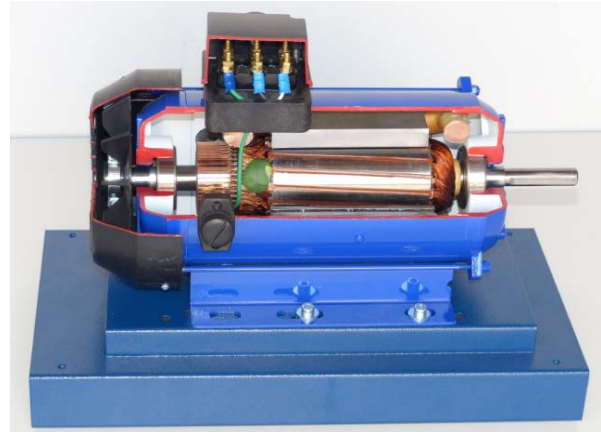

6.1 - SEC MACHINES

- Design: with typical industrial characteristics

- Complete with base plate

MOD.3040
Three Phase Squirrel Cage Motor

MOD.3070
Three Phase Synchronous Generator

MOD.3122
Single Phase AC Motor
Capacitor Start/Run with centrifugal switch

MOD.3130
Universal Motor AC/DC

MOD.3142
Permanent Magnet DC Machine
Motor /Generator

MOD.3160
External/Shunt, Series Compound
DC Machine - Motor /Generator