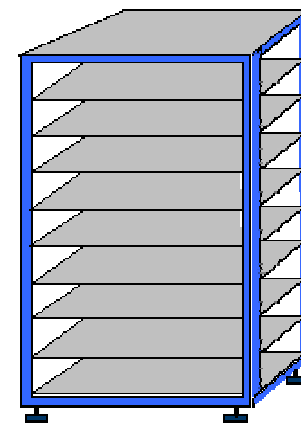

IT.0340.IE

Cupboard for 6 panels (distance between panels 150) with doors with key lock. On wheels.

Dim. cm. 100x90x90 (h)
It is possible to overlap two cupboards so as to obtain a cupboard for 12 panels.

IT.0340.IE-V

On sight cupboard for 6 panels (distance between panels 150).

Dim. Cm. 100x90x90 (h). On wheels.
It is possible to overlap two cupboards so as to obtain a cupboard for 12 panels.

IT.0345.IE

Cupboard for 4 panels (distance between panels 150), doors with key lock.

It is also available on wheels.
Dim. Cm. 85x84x65 (h)

IT.0345.IE-V

On sight cupboard for 4 panels (distance between panels 150).

It is also available on wheels.
Dim. Cm. 85x84x65 (h)

IT.0344.IE

Cupboard for 9 panels (distance between panels 150), doors with lock key. It is also available on wheels.

Dim. Cm. 85x84x167 (h)

IT.0344.IE-V

On sight cupboard for 9 panels (distance between panels 150).

It is also available on wheels.

Dim. Cm. 85x84x167 (h)

It is possible to place one or two cupboards under the bench