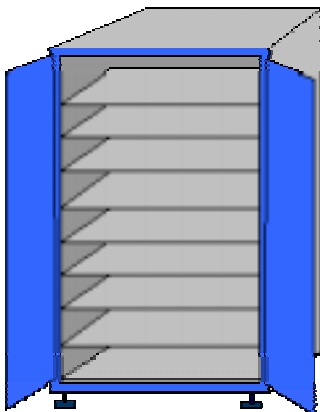

IT.0340.IE

Cupboard for 6 panels (distance between panels 150) with doors with key lock. On wheels.

Dim. cm. 100x90x90 (h)
It is possible to overlap two cupboards so as to obtain a cupboard for 12 panels.

IT.0340.IE-V

On sight cupboard for 6 panels (distance between panels 150).

Dim. Cm. 100x90x90 (h). On wheels.
It is possible to overlap two cupboards so as to obtain a cupboard for 12 panels.

IT.0345.IE

Cupboard for 4 panels (distance between panels 150), doors with key lock.

It is also available on wheels.
Dim. Cm. 85x84x65 (h)

IT.0345.IE-V

On sight cupboard for 4 panels (distance between panels 150).

It is also available on wheels.
Dim. Cm. 85x84x65 (h)

IT.0344.IE

Cupboard for 9 panels (distance between panels 150), doors with lock key. It is also available on wheels.

Dim. Cm. 85x84x167 (h)

IT.0344.IE-V

On sight cupboard for 9 panels (distance between panels 150).

It is also available on wheels.

Dim. Cm. 85x84x167 (h)

It is possible to place one or two cupboards under the bench