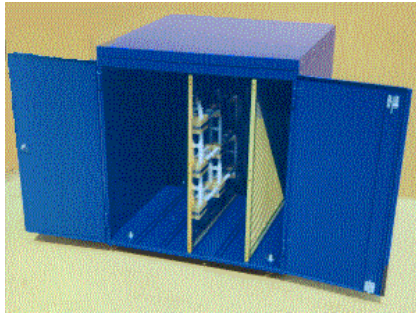

IT.0340.IE

Cupboard for 6 panels (distance between panels 150) with doors with key lock. On wheels.

Dim. cm. 100x90x90 (h)
It is possible to overlap two cupboards so as to obtain a cupboard for 12 panels.

IT.0340.IE-V

On sight cupboard for 6 panels (distance between panels 150).

Dim. Cm. 100x90x90 (h). On wheels.
It is possible to overlap two cupboards so as to obtain a cupboard for 12 panels.

IT.0345.IE

Cupboard for 4 panels (distance between panels 150), doors with key lock.

It is also available on wheels.
Dim. Cm. 85x84x65 (h)

IT.0345.IE-V

On sight cupboard for 4 panels (distance between panels 150).

It is also available on wheels.
Dim. Cm. 85x84x65 (h)

IT.0344.IE

Cupboard for 9 panels (distance between panels 150), doors with lock key. It is also available on wheels.

Dim. Cm. 85x84x167 (h)

IT.0344.IE-V

On sight cupboard for 9 panels (distance between panels 150).

It is also available on wheels.

Dim. Cm. 85x84x167 (h)

It is possible to place one or two cupboards under the bench