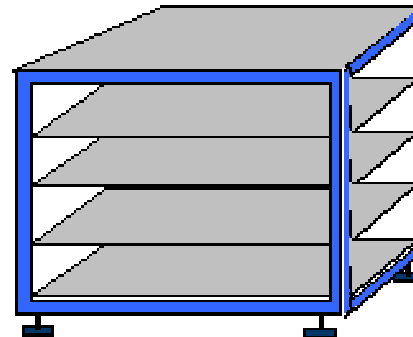

IT.0340.IE

Cupboard for 6 panels (distance between panels 150) with doors with key lock. On wheels.

Dim. cm. 100x90x90 (h)
It is possible to overlap two cupboards so as to obtain a cupboard for 12 panels.

IT.0340.IE-V

On sight cupboard for 6 panels (distance between panels 150).

Dim. Cm. 100x90x90 (h). On wheels.
It is possible to overlap two cupboards so as to obtain a cupboard for 12 panels.

IT.0345.IE

Cupboard for 4 panels (distance between panels 150), doors with key lock.

It is also available on wheels.
Dim. Cm. 85x84x65 (h)

IT.0345.IE-V

On sight cupboard for 4 panels (distance between panels 150).

It is also available on wheels.
Dim. Cm. 85x84x65 (h)

IT.0344.IE

Cupboard for 9 panels (distance between panels 150), doors with lock key. It is also available on wheels.

Dim. Cm. 85x84x167 (h)

IT.0344.IE-V

On sight cupboard for 9 panels (distance between panels 150).

It is also available on wheels.

Dim. Cm. 85x84x167 (h)

It is possible to place one or two cupboards under the bench