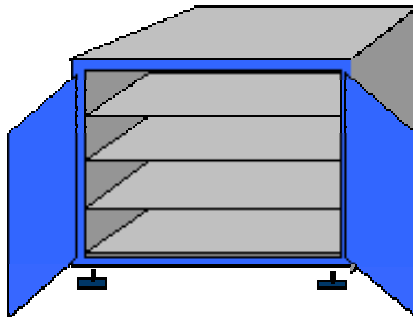

IT.0340.IE

Cupboard for 6 panels (distance between panels 150) with doors with key lock. On wheels.

Dim. cm. 100x90x90 (h)
It is possible to overlap two cupboards so as to obtain a cupboard for 12 panels.

IT.0340.IE-V

On sight cupboard for 6 panels (distance between panels 150).

Dim. Cm. 100x90x90 (h). On wheels.
It is possible to overlap two cupboards so as to obtain a cupboard for 12 panels.

IT.0345.IE

Cupboard for 4 panels (distance between panels 150), doors with key lock.

It is also available on wheels.
Dim. Cm. 85x84x65 (h)

IT.0345.IE-V

On sight cupboard for 4 panels (distance between panels 150).

It is also available on wheels.
Dim. Cm. 85x84x65 (h)

IT.0344.IE

Cupboard for 9 panels (distance between panels 150), doors with lock key. It is also available on wheels.

Dim. Cm. 85x84x167 (h)

IT.0344.IE-V

On sight cupboard for 9 panels (distance between panels 150).

It is also available on wheels.

Dim. Cm. 85x84x167 (h)

It is possible to place one or two cupboards under the bench