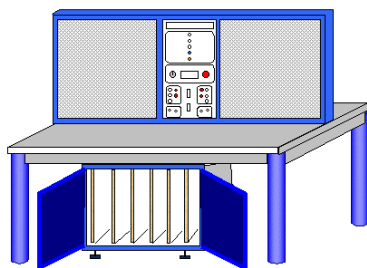

IT.0340.IE

Cupboard for 6 panels (distance between panels 150) with doors with key lock. On wheels.

Dim. cm. 100x90x90 (h)
It is possible to overlap two cupboards so as to obtain a cupboard for 12 panels.

IT.0340.IE-V

On sight cupboard for 6 panels (distance between panels 150).

Dim. Cm. 100x90x90 (h). On wheels.
It is possible to overlap two cupboards so as to obtain a cupboard for 12 panels.

IT.0345.IE

Cupboard for 4 panels (distance between panels 150), doors with key lock.

It is also available on wheels.
Dim. Cm. 85x84x65 (h)

IT.0345.IE-V

On sight cupboard for 4 panels (distance between panels 150).

It is also available on wheels.
Dim. Cm. 85x84x65 (h)

IT.0344.IE

Cupboard for 9 panels (distance between panels 150), doors with lock key. It is also available on wheels.

Dim. Cm. 85x84x167 (h)

IT.0344.IE-V

On sight cupboard for 9 panels (distance between panels 150).

It is also available on wheels.

Dim. Cm. 85x84x167 (h)

It is possible to place one or two cupboards under the bench