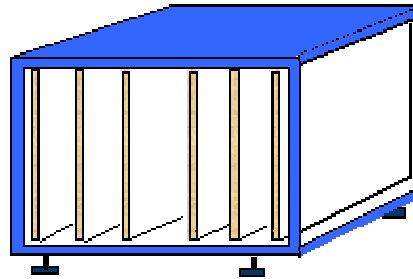

IT.0340.IE

Cupboard for 6 panels (distance between panels 150) with doors with key lock. On wheels.

Dim. cm. 100x90x90 (h)
It is possible to overlap two cupboards so as to obtain a cupboard for 12 panels.

IT.0340.IE-V

On sight cupboard for 6 panels (distance between panels 150).

Dim. Cm. 100x90x90 (h). On wheels.
It is possible to overlap two cupboards so as to obtain a cupboard for 12 panels.

IT.0345.IE

Cupboard for 4 panels (distance between panels 150), doors with key lock.

It is also available on wheels.
Dim. Cm. 85x84x65 (h)

IT.0345.IE-V

On sight cupboard for 4 panels (distance between panels 150).

It is also available on wheels.
Dim. Cm. 85x84x65 (h)

IT.0344.IE

Cupboard for 9 panels (distance between panels 150), doors with lock key. It is also available on wheels.

Dim. Cm. 85x84x167 (h)

IT.0344.IE-V

On sight cupboard for 9 panels (distance between panels 150).

It is also available on wheels.

Dim. Cm. 85x84x167 (h)

It is possible to place one or two cupboards under the bench