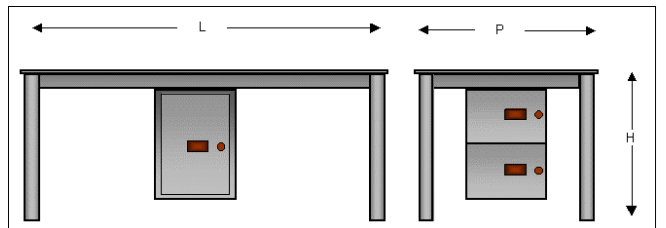

Accessories:

Drawers with knob and key.

Shelves with height and width on request.

Example of bench equipped with double shelf (or double desk). Possibility to place a desk on side or in centre of the long side, or two desks side-by-side. Possibility to place one desk on the short side.

Possibility to equip the bench with one or two transparent tip-up doors with key-lock.

Bench equipped with double shelf on the 2 meters side. Possibility to place on the upper part transparent tip-up doors with key-lock.

LABORATORY BENCHES

Bench equipped with a desk placed on the 1-meter side.
Possibility of work for 4-5 students.

Example of drawers' disposal.

Example of cupboards disposal under the table

Copyright © italtec s.r.l. All Rights Reserved