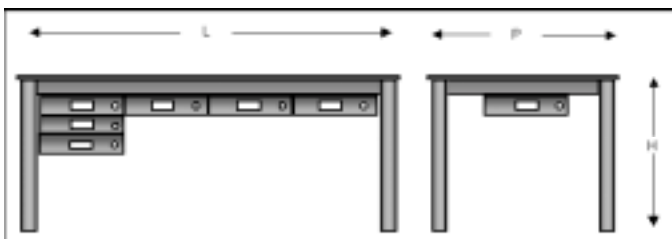

LABORATORY BENCHES

Bench equipped with a desk placed on the 1-meter side.
Possibility of work for 4-5 students.

Example of drawers' disposal.

Example of cupboards disposal under the table

Copyright © italtec s.r.l. All Rights Reserved