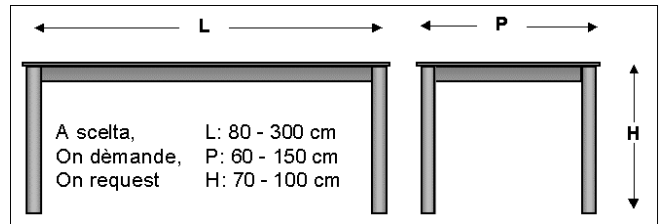

italtec

Company with Quality
System Certified by DNV
ISO 9001/2000

LABORATORY BENCHES

Basic bench cm. 200 x 100 x 65-90 (h)

(Any other dimension on request.)

Sectional-steel made frame mm.80x20, rust-resistant and epoxy oven-varnished without solvents.

Cylindrical legs diam. mm 80 x 20 with levelling-feet that allows the adjustment on irregular floors.

Worktop laminated wooden made, PVC rimmed with wrap-around corners.

Weight of the frame, without accessories, 68kg. Admissible loads without any warping: 1150 kg

Accessories:

Drawers with knob and key.

Shelves with height and width on request.

Example of bench equipped with double shelf (or double desk). Possibility to place a desk on side or in centre of the long side, or two desks side-by-side. Possibility to place one desk on the short side.

Possibility to equip the bench with one or two transparent tip-up doors with key-lock.

Bench equipped with double shelf on the 2 meters side. Possibility to place on the upper part transparent tip-up doors with key-lock.